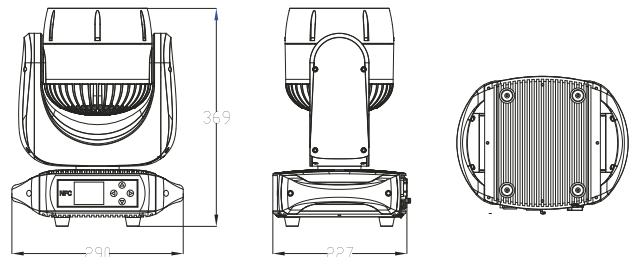

▲ PRODUCT PARAMETERS

Optical system

Light source 7x 40W RGBL
Beam angle 3,5°-35°

Control System

Pan/Tilt rotation 540° / 220° (8-16bit)
Dimmer 0 -100% 16bit
Cooling Forced Convection
Control DMX512, RDM, W-DMX(optional)

Electrical Specs

Voltage 100-240VAC, 50/60Hz
Max. Power 320W
Power Connection power in/out

Work Environment

Ambient Temp -20°C -45°C
IP Rated IP65

Appearance

Size 290 x 227 x 369 mm
Weight 9,8 Kg
Casing magnalium
Color Black

Certification

Certification CE

▲ DIMENSIONS

▲ ILLUMINANCE AT DISTANCE